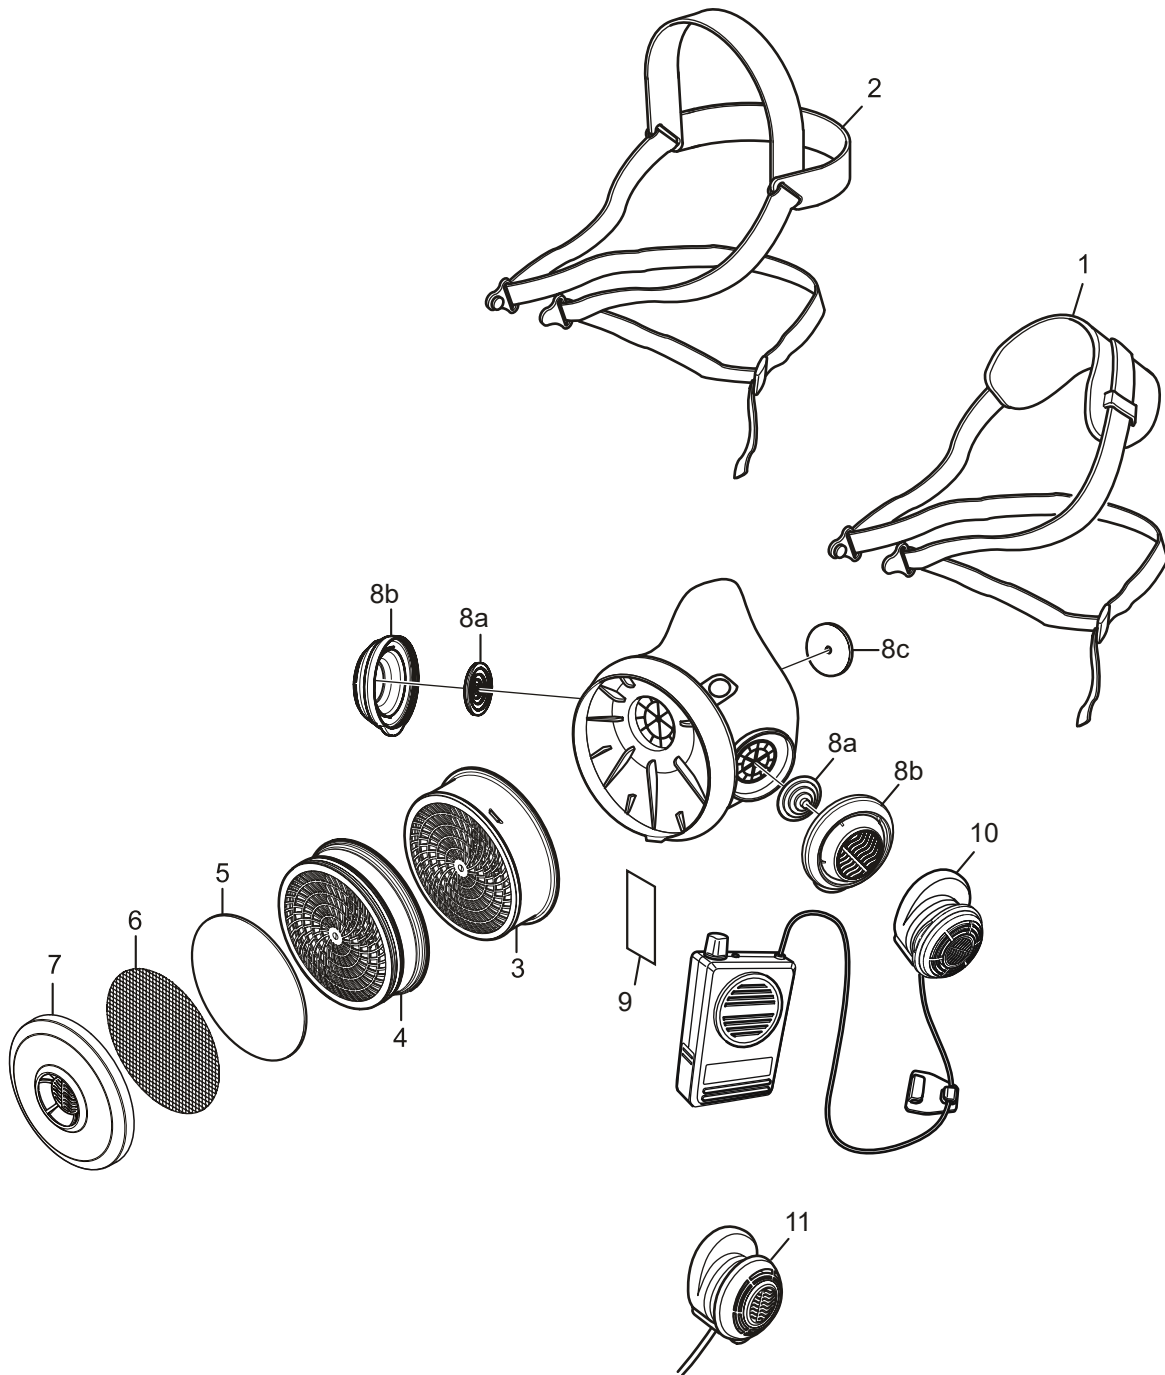

## Spare parts / Accessories

No.	Description	Ordering No.
1.	Head harness SR 363, single strap Head harness SR 363, single strap, lycra	R01-2001 T01-2002
2.	Head harness SR 362, cradle strap	R01-2002
3.	Chemical Cartridge (SR 218-6 OV, SR 231 CL/HC/SD/FM, SR 232 OV/SD/CL/HC/HF, SR 229 AM/MA)	-
4.	Particulate Filter P100, SR 510	H02-1321
5.	Pre-filter SR 221	H02-0121
6.	Spark Arrester SR 336	T01-2001
7.	Pre-filter holder	R01-0605
8.	Membrane kit	R01-2014
8a.	Exhalation x2	-
8b.	Valve covers x2	-
8c.	Inhalation x1	-
9.	Permanent ID tag SR 368	R09-0101
10.	SmallTalk Voice Amplifier, ST2-SR	T01-1219
11.	Fit Test Adapter SR 328	T01-1202
12.	Protective hood SR 64	H09-0321
13.	Protective hood short SR 345	H09-1021
14.	Storage bag SR 339	H09-0112
15.	Storage box SR 230	H09-3012
16.	Cleaning wipes SR 5226. Box of 50.	H09-0401
	Service kit contains:	R01-2005
1.	Head harness SR 363, single strap x1	-
7.	Pre-filter holder x1	-
8.	Membrane kit x1	-