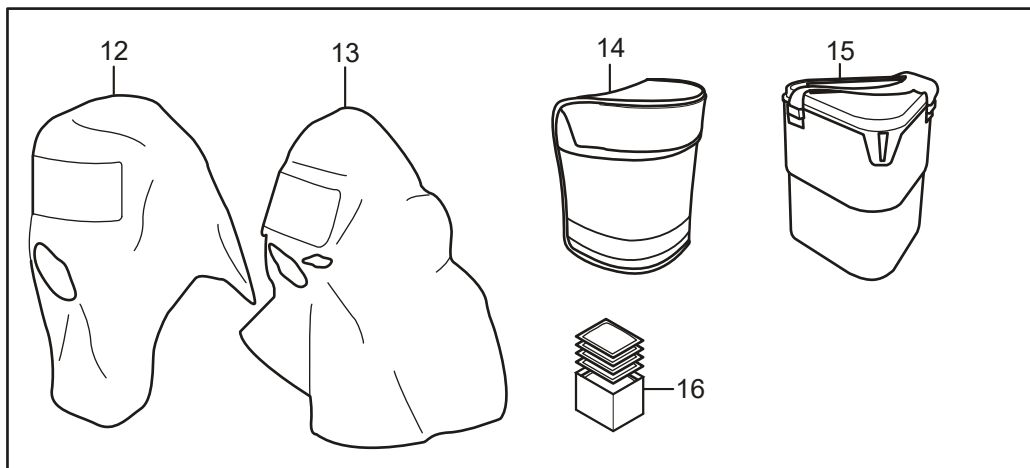

## Spare parts / Accessories

No.	Description	Ordering No.
1.	Head harness SR 363, single strap Head harness SR 363, single strap, lycra	R01-2001 T01-2002
2.	Head harness SR 362, cradle strap	R01-2002
3.	Chemical Cartridge (SR 218-6 OV, SR 231 CL/HC/SD/FM, SR 232 OV/SD/CL/HC/HF, SR 229 AM/MA)	-
4.	Particulate Filter P100, SR 510	H02-1321
5.	Pre-filter SR 221	H02-0121
6.	Spark Arrester SR 336	T01-2001
7.	Pre-filter holder	R01-0605
8.	Membrane kit	R01-2014
8a.	Exhalation x2	-
8b.	Valve covers x2	-
8c.	Inhalation x1	-
9.	Permanent ID tag SR 368	R09-0101
10.	SmallTalk Voice Amplifier, ST2-SR	T01-1219
11.	Fit Test Adapter SR 328	T01-1202
12.	Protective hood SR 64	H09-0321
13.	Protective hood short SR 345	H09-1021
14.	Storage bag SR 339	H09-0112
15.	Storage box SR 230	H09-3012
16.	Cleaning wipes SR 5226. Box of 50.	H09-0401
	Service kit contains:	R01-2005
1.	Head harness SR 363, single strap x1	-
7.	Pre-filter holder x1	-
8.	Membrane kit x1	-