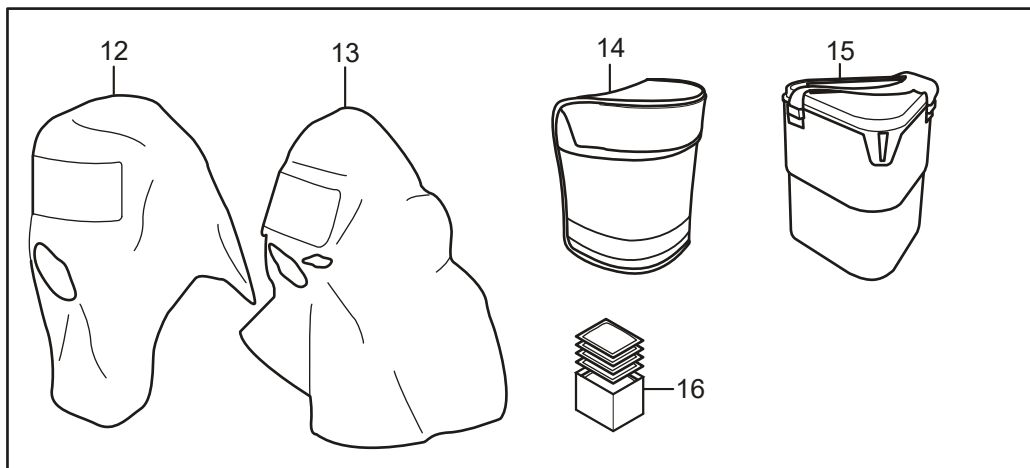

## Spare parts / Accessories

No.	Description	Ordering No.
1.	Head harness SR 363, single strap	R01-2001
2.	Head harness SR 362, cradle strap	R01-2002
3.	Chemical Cartridge (SR 218-6 OV, SR 231 CL/HC/SD/FM, SR 232 OV/SD/CL/HC/HF, SR 229 AM/MA)	-
4.	Particulate Filter P100, SR 510	H02-1321
5.	Pre-filter SR 221	H02-0121
6.	Spark Arrester SR 336	T01-2001
7.	Pre-filter holder	R01-0605
8.	Membrane kit	R01-2014
8a.	Exhalation x2	-
8b.	Valve covers x2	-
8c.	Inhalation x1	-
9.	Permanent ID tag SR 368	R09-0101
10.	SmallTalk Voice Amplifier, ST2-SR	T01-1219
11.	Fit Test Adapter SR 328	T01-1202
12.	Protective hood SR 64	H09-0321
13.	Protective hood short SR 345	H09-1021
14.	Storage bag SR 339	H09-0112
15.	Storage box SR 230	H09-3012
16.	Cleaning wipes SR 5226. Box of 50.	H09-0401
	Service kit contains:	R01-2005
1.	Head harness SR 363, single strap x1	-
7.	Pre-filter holder x1	-
8.	Membrane kit x1	-