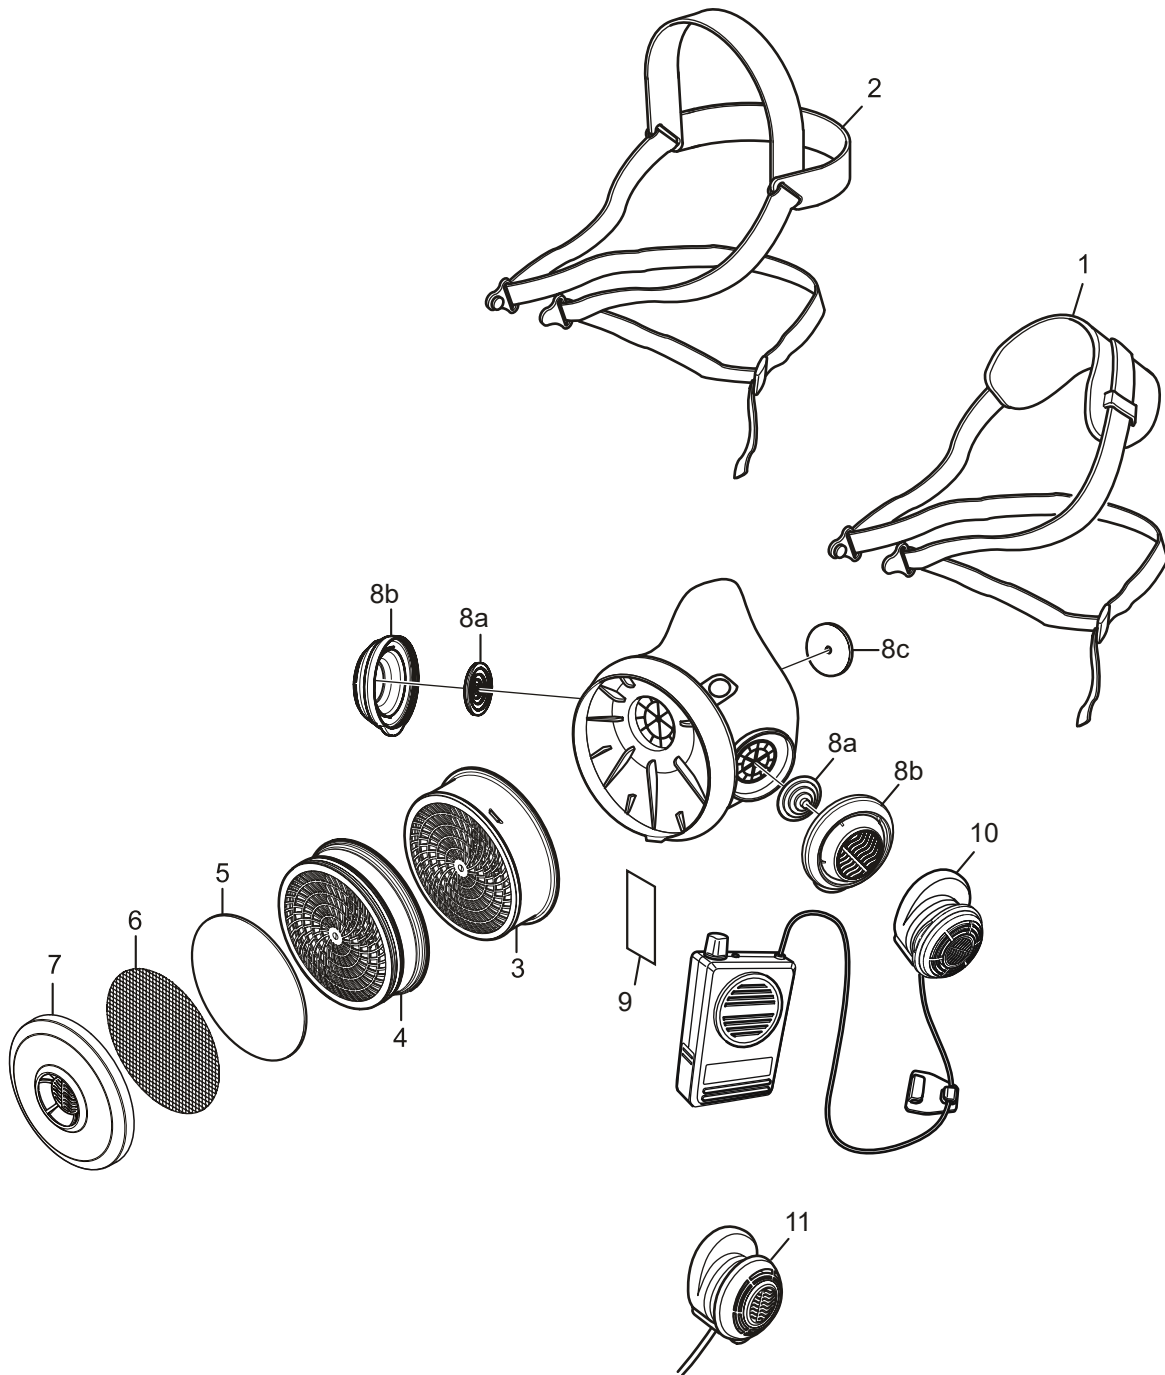

## Spare parts / Accessories

No.	Description	Ordering No.
1.	Head harness SR 363, single strap	R01-2001
2.	Head harness SR 362, cradle strap	R01-2002
3.	Chemical Cartridge (SR 218-6 OV, SR 231 CL/HC/SD/FM, SR 232 OV/SD/CL/HC/HF, SR 229 AM/MA)	-
4.	Particulate Filter P100, SR 510	H02-1321
5.	Pre-filter SR 221	H02-0121
6.	Spark Arrester SR 336	T01-2001
7.	Pre-filter holder	R01-0605
8.	Membrane kit	R01-2014
8a.	Exhalation x2	-
8b.	Valve covers x2	-
8c.	Inhalation x1	-
9.	Permanent ID tag SR 368	R09-0101
10.	SmallTalk Voice Amplifier, ST2-SR	T01-1219
11.	Fit Test Adapter SR 328	T01-1202
12.	Protective hood SR 64	H09-0321
13.	Protective hood short SR 345	H09-1021
14.	Storage bag SR 339	H09-0112
15.	Storage box SR 230	H09-3012
16.	Cleaning wipes SR 5226. Box of 50.	H09-0401
	Service kit contains:	R01-2005
1.	Head harness SR 363, single strap x1	-
7.	Pre-filter holder x1	-
8.	Membrane kit x1	-