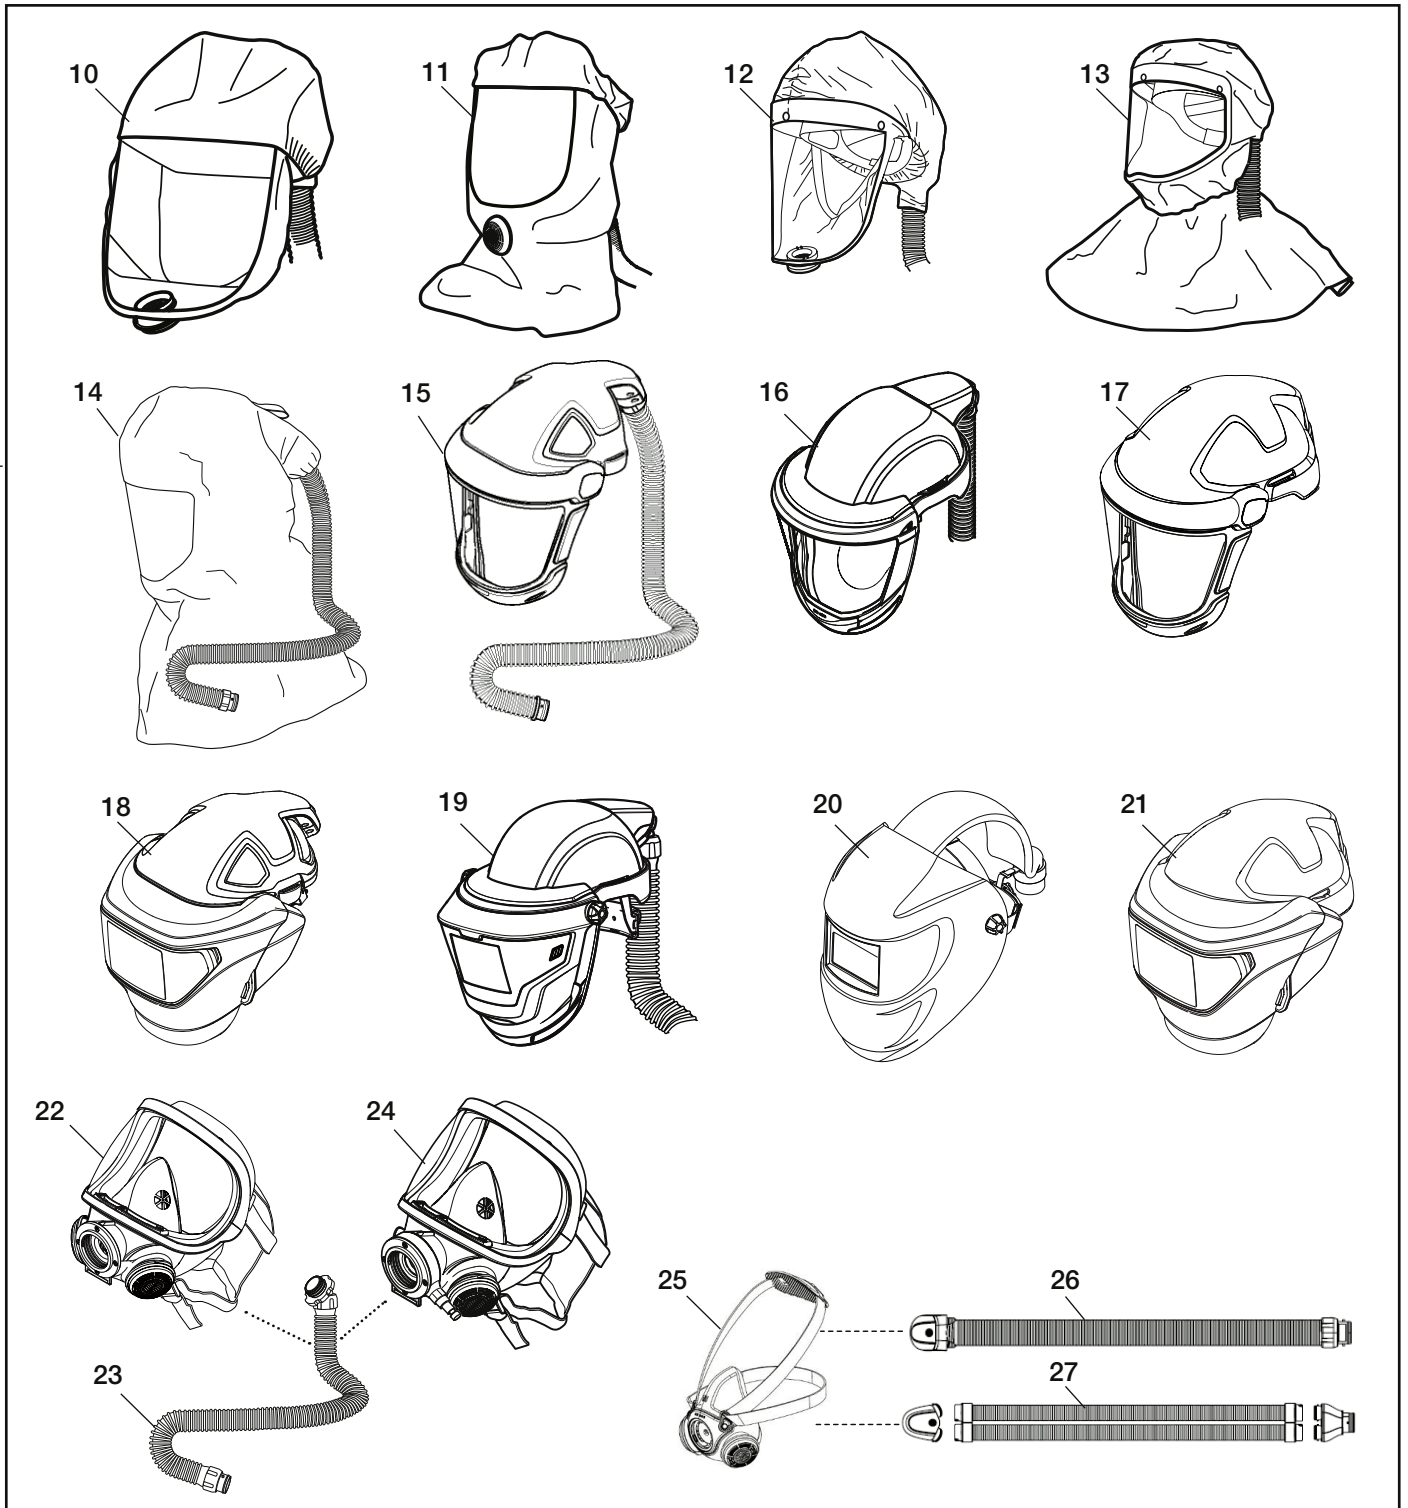

SR 700

SYSTEM OVERVIEW

No.	Description	Name	Art No.
1.	Fan unit	SR 700	R06-0710
2.	Particle filter adapter	SR 711	R06-0701
3.	Particle filter P3 R	SR 510	H02-1312
4.	Particle filter P3 R	SR 710	H02-1512
5.	Pre-filter	SR 221	H02-0312
6.	Steel net disc	SR 336	T01-2001
7.	Pre-filter holder		R01-0605
8.	Battery STD 2.25 Ah	SR 701	R06-0708
	Battery HD 3.5 Ah	SR 702	T06-0701
9.	Battery charger		R06-0433
10.	Hood TH3	SR 520 S/M	H06-0312
	Hood TH3	SR 520 M/L	H06-0212
11.	Hood TH3	SR 530	H06-0412
12.	Hood TH3	SR 562	H06-5112
13.	Hood TH3	SR 561	H06-5012
14.	Hood TH3	SR 601	H06-5412
	Hood TH3	SR 602	H06-5512
	Hood TH3	SR 604	H06-5912
15.	Face shield TH3	SR 570	H06-6512
16.	Helmet with visor TH3	SR 580	H06-8012
17.	Helmet with visor TH3	SR 575	H06-9010
18.	Welding shield/Face shield TH3, shade No. 10	SR 574/ SR 570	H06-6110
	Welding shield/Face shield TH3, ADF EN 4/9-13	SR 574/ SR 570	H06-6810
19.	Welding shield/Helmet with visor TH3	SR 584/ SR 580	H06-8310
20.	Welding shield TH3	SR 592	H06-4412

No.	Description	Name	Art No.
21.	Welding shield/Helmet with visor TH3, shade No. 10	SR 574/ SR 575	H06-9310
22.	Full face mask TM3, PC visor	SR 200	H01-1212
	Full face mask TM3, glass visor	SR 200	H01-1312
23.	Breathing hose 0,9 m PU	SR 550	T01-1216
	Breathing hose 1,0 m PU	SR 550	T01-1220
	Breathing hose 0,7 m rubber	SR 551	T01-1218
	Breathing hose 0,9 m rubber	SR 551	T01-1221
24.	Compressed air-fed full face mask TM3, PC visor	SR 200 Airline A	H03-1012
	Compressed air-fed full face mask TM3, glass visor	SR 200 Airline A	H03-1212
25.	Half mask TM3	SR 900 S SR 900 M SR 900 L	H01-3012 H01-3112 H01-3212
26.	Single Hose	SR 951	T01-3003
27.	Twin Hose	SR 952	R01-3009
28.	Harness	SR 552	T06-0116
29.	Belt cotton	SR 508	R06-0101
30.	Belt leather	SR 503	T06-0103
	Belt leather, large	SR 503	T06-0107
31.	Belt rubber	SR 504	T06-0104
32.	Belt PVC		T06-0124
33.	Flow meter	SR 356	R03-0346