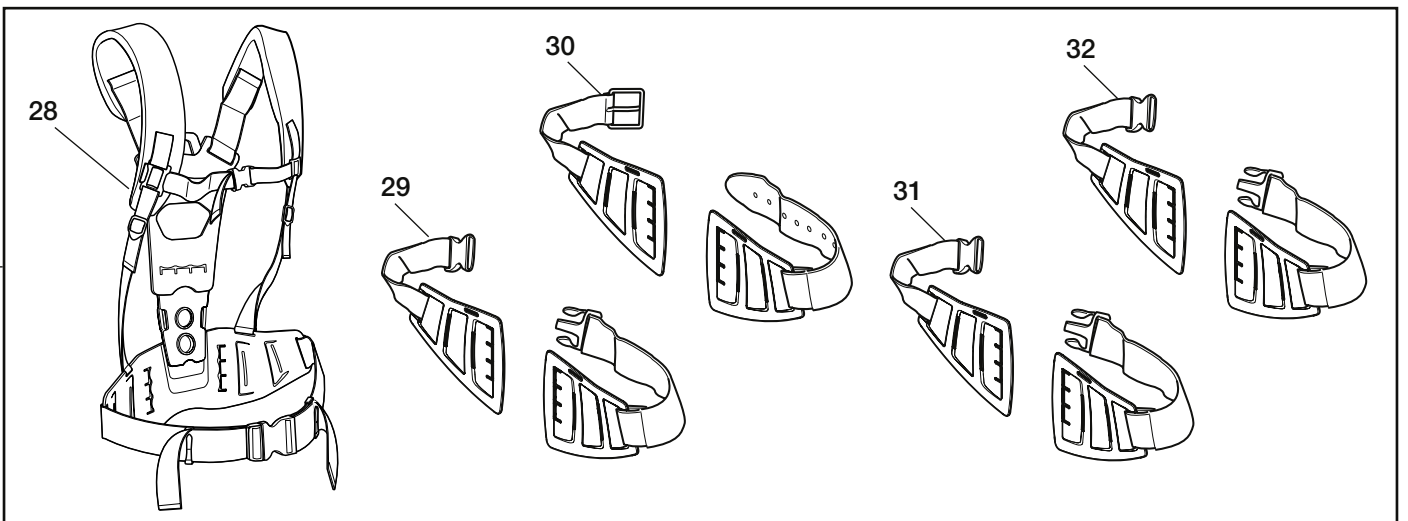

SR 700

SYSTEM OVERVIEW

No.	Description	Name	Art No.
1.	Fan unit	SR 700	R06-0710
2.	Particle filter adapter	SR 711	R06-0701
3.	Particle filter P3 R	SR 510	H02-1312
4.	Particle filter P3 R	SR 710	H02-1512
5.	Pre-filter	SR 221	H02-0312
6.	Steel net disc	SR 336	T01-2001
7.	Pre-filter holder		R01-0605
8.	Battery STD 2.25 Ah	SR 701	R06-0708
	Battery HD 3.5 Ah	SR 702	T06-0701
9.	Battery charger		R06-0433
10.	Hood TH3	SR 520 S/M	H06-0312
	Hood TH3	SR 520 M/L	H06-0212
11.	Hood TH3	SR 530	H06-0412
12.	Hood TH3	SR 562	H06-5112
13.	Hood TH3	SR 561	H06-5012
14.	Hood TH3	SR 601	H06-5412
	Hood TH3	SR 602	H06-5512
	Hood TH3	SR 604	H06-5912
15.	Face shield TH3	SR 570	H06-6512
16.	Helmet with visor TH3	SR 580	H06-8012
17.	Helmet with visor TH3	SR 575	H06-9010
18.	Welding shield/Face shield TH3, shade No. 10	SR 574/ SR 570	H06-6110
	Welding shield/Face shield TH3, ADF EN 4/9-13	SR 574/ SR 570	H06-6810
19.	Welding shield/Helmet with visor TH3	SR 584/ SR 580	H06-8310
20.	Welding shield TH3	SR 592	H06-4412

No.	Description	Name	Art No.
21.	Welding shield/Helmet with visor TH3, shade No. 10	SR 574/ SR 575	H06-9310
22.	Full face mask TM3, PC visor	SR 200	H01-1212
	Full face mask TM3, glass visor	SR 200	H01-1312
23.	Breathing hose 0,9 m PU	SR 550	T01-1216
	Breathing hose 1,0 m PU	SR 550	T01-1220
	Breathing hose 0,7 m rubber	SR 551	T01-1218
	Breathing hose 0,9 m rubber	SR 551	T01-1221
24.	Compressed air-fed full face mask TM3, PC visor	SR 200 Airline A	H03-1012
	Compressed air-fed full face mask TM3, glass visor	SR 200 Airline A	H03-1212
25.	Half mask TM3	SR 900 S SR 900 M SR 900 L	H01-3012 H01-3112 H01-3212
26.	Single Hose	SR 951	T01-3003
27.	Twin Hose	SR 952	R01-3009
28.	Harness	SR 552	T06-0116
29.	Belt cotton	SR 508	R06-0101
30.	Belt leather	SR 503	T06-0103
	Belt leather, large	SR 503	T06-0107
31.	Belt rubber	SR 504	T06-0104
32.	Belt PVC		T06-0124
33.	Flow meter	SR 356	R03-0346