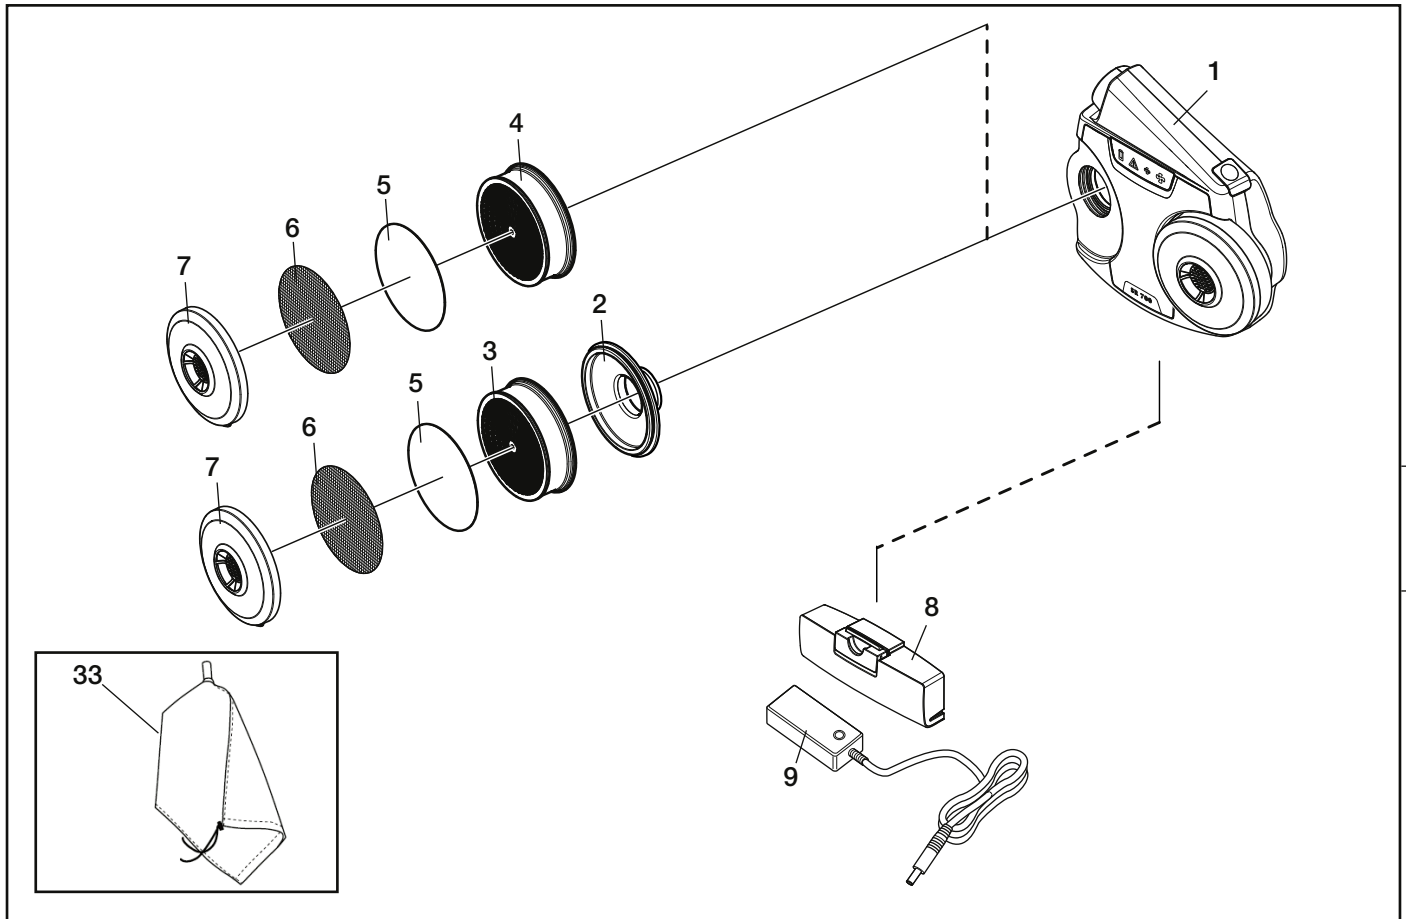

SR 700

SYSTEM OVERVIEW

No.	Description	Name	Art No.
1.	Fan unit	SR 700	R06-0710
2.	Particle filter adapter	SR 711	R06-0701
3.	Particle filter P3 R	SR 510	H02-1312
4.	Particle filter P3 R	SR 710	H02-1512
5.	Pre-filter	SR 221	H02-0312
6.	Steel net disc	SR 336	T01-2001
7.	Pre-filter holder		R01-0605
8.	Battery STD 2.25 Ah	SR 701	R06-0708
	Battery HD 3.5 Ah	SR 702	T06-0701
9.	Battery charger		R06-0433
10.	Hood TH3	SR 520 S/M	H06-0312
	Hood TH3	SR 520 M/L	H06-0212
11.	Hood TH3	SR 530	H06-0412
12.	Hood TH3	SR 562	H06-5112
13.	Hood TH3	SR 561	H06-5012
14.	Hood TH3	SR 601	H06-5412
	Hood TH3	SR 602	H06-5512
	Hood TH3	SR 604	H06-5912
15.	Face shield TH3	SR 570	H06-6512
16.	Helmet with visor TH3	SR 580	H06-8012
17.	Helmet with visor TH3	SR 575	H06-9010
18.	Welding shield/Face shield TH3, shade No. 10	SR 574/ SR 570	H06-6110
	Welding shield/Face shield TH3, ADF EN 4/9-13	SR 574/ SR 570	H06-6810
19.	Welding shield/Helmet with visor TH3	SR 584/ SR 580	H06-8310
20.	Welding shield TH3	SR 592	H06-4412

No.	Description	Name	Art No.
21.	Welding shield/Helmet with visor TH3, shade No. 10	SR 574/ SR 575	H06-9310
22.	Full face mask TM3, PC visor	SR 200	H01-1212
	Full face mask TM3, glass visor	SR 200	H01-1312
23.	Breathing hose 0,9 m PU	SR 550	T01-1216
	Breathing hose 1,0 m PU	SR 550	T01-1220
	Breathing hose 0,7 m rubber	SR 551	T01-1218
	Breathing hose 0,9 m rubber	SR 551	T01-1221
24.	Compressed air-fed full face mask TM3, PC visor	SR 200 Airline A	H03-1012
	Compressed air-fed full face mask TM3, glass visor	SR 200 Airline A	H03-1212
25.	Half mask TM3	SR 900 S SR 900 M SR 900 L	H01-3012 H01-3112 H01-3212
26.	Single Hose	SR 951	T01-3003
27.	Twin Hose	SR 952	R01-3009
28.	Harness	SR 552	T06-0116
29.	Belt cotton	SR 508	R06-0101
30.	Belt leather	SR 503	T06-0103
	Belt leather, large	SR 503	T06-0107
31.	Belt rubber	SR 504	T06-0104
32.	Belt PVC		T06-0124
33.	Flow meter	SR 356	R03-0346