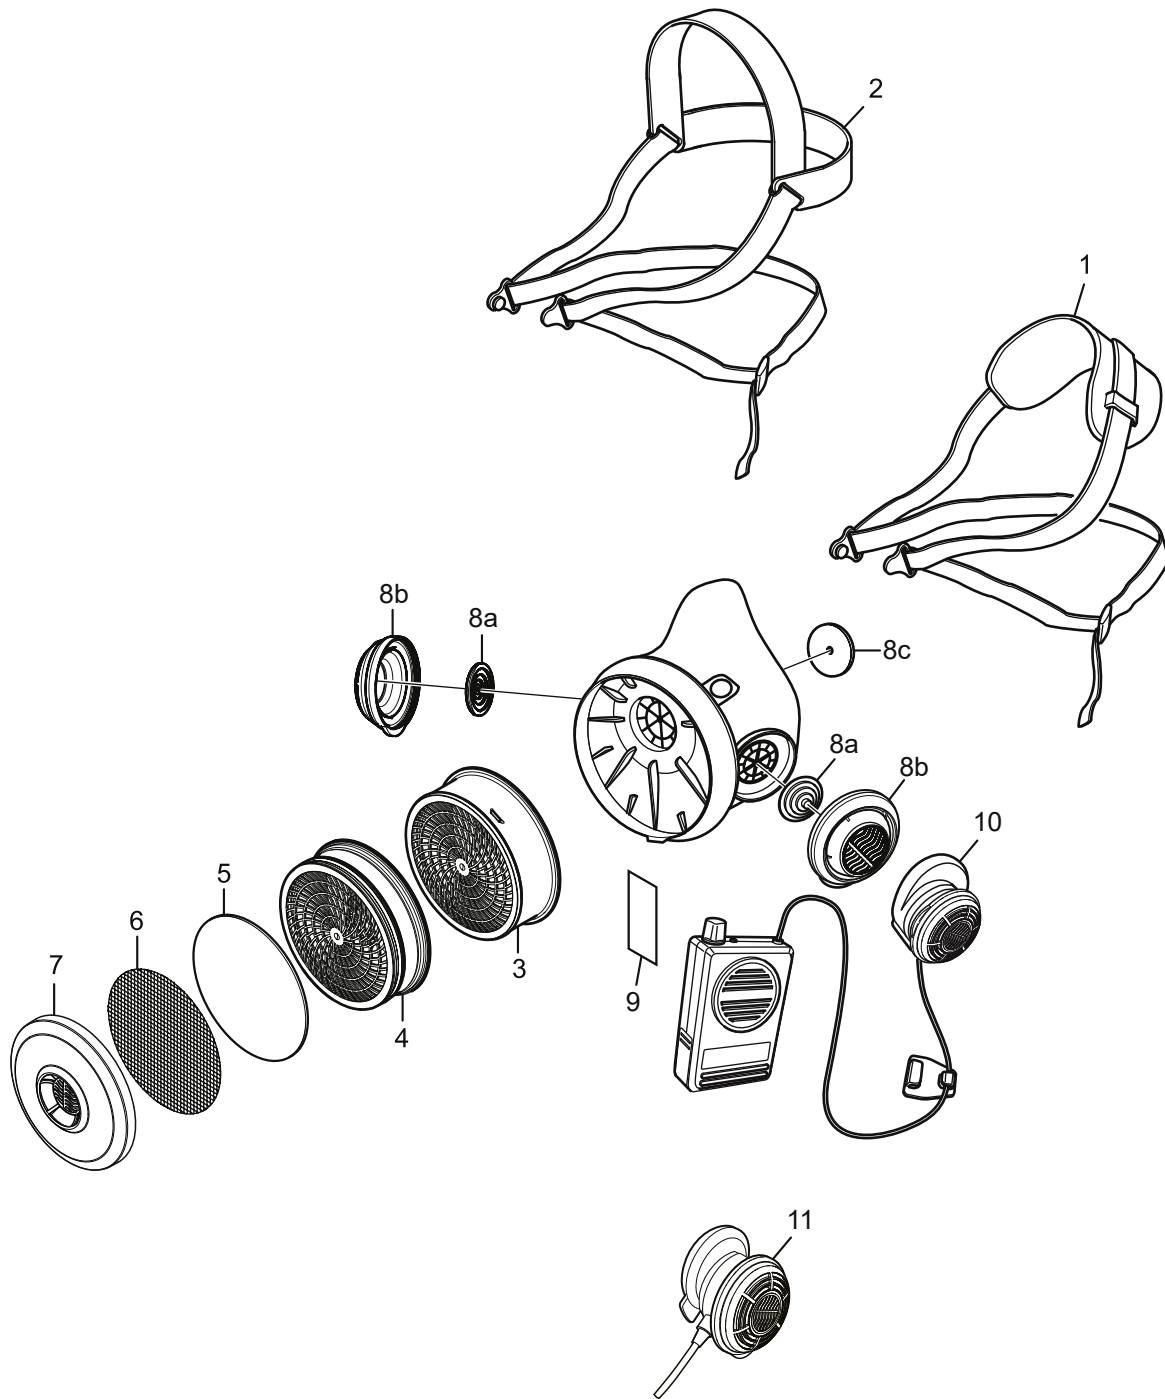

SR 100, SR 90-3

Spare parts / Accessories

| No. | Description | Ordering No. |
|-----|--|--------------|
| 1. | Head harness, single strap, Lycra | T01-2002 |
| 2. | Head harness SR 362, cradle strap, Lycra | R01-2002 |
| 3. | Gas filter (SR 217 A1, SR 218 A2, SR 315 ABE1, SR 294 A2B2E1, SR 297 ABEK1, SR 298 A2AX, SR 316 K1, SR 295 K2, SR 299-2 ABEK-Hg-P3R) | - |
| 4. | Particle filter SR 510 P3 R | H02-1312 |
| 5. | Pre-filter SR 221 | H02-0312 |
| 6. | Steel net disc SR 336 | T01-2001 |
| 7. | Pre-filter holder | R01-0605 |
| 8. | Membrane kit | R01-2014 |
| 8a. | Exhalation x2 | - |
| 8b. | Valve covers x2 | - |
| 8c. | Inhalation x1 | - |
| 9. | Name label SR 368 | R09-0101 |
| 10. | Small talk/Voice amplifier SR 324 | T01-1217 |
| 11. | Test adapter SR 328 | T01-1202 |
| 12. | Protective hood SR 64 | H09-0301 |
| 13. | Protective hood short SR 345 | H09-1012 |
| | Protective hood long SR 346 | H09-1112 |
| 14. | Storage bag SR 339 | H09-0112 |
| 15. | Storage box SR 230 | H09-3012 |
| 16. | Cleaning wipe SR 5226. Box of 50. | H09-0401 |
| | Service kit contains: | R01-2005 |
| 1. | Head harness SR 363, single strap x1 | - |
| 7. | Pre-filter holder x1 | - |
| 8. | Membrane kit x1 | - |