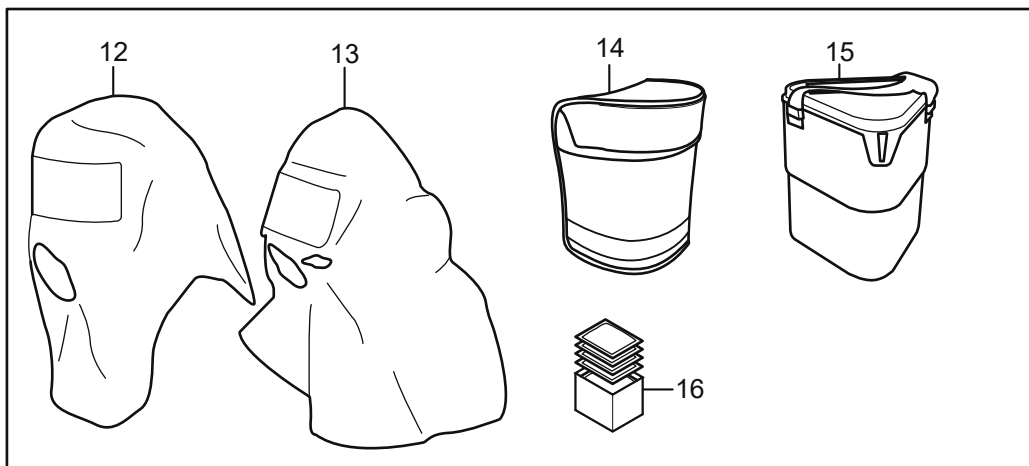

SR 100, SR 90-3

Spare parts / Accessories

| No. | Description | Ordering No. |
|-----|--|--------------|
| 1. | Head harness, single strap, Lycra | T01-2002 |
| 2. | Head harness SR 362, cradle strap, Lycra | R01-2002 |
| 3. | Gas filter (SR 217 A1, SR 218 A2, SR 315 ABE1, SR 294 A2B2E1, SR 297 ABEK1, SR 298 A2AX, SR 316 K1, SR 295 K2, SR 299-2 ABEK-Hg-P3R) | - |
| 4. | Particle filter SR 510 P3 R | H02-1312 |
| 5. | Pre-filter SR 221 | H02-0312 |
| 6. | Steel net disc SR 336 | T01-2001 |
| 7. | Pre-filter holder | R01-0605 |
| 8. | Membrane kit | R01-2014 |
| 8a. | Exhalation x2 | - |
| 8b. | Valve covers x2 | - |
| 8c. | Inhalation x1 | - |
| 9. | Name label SR 368 | R09-0101 |
| 10. | Small talk/Voice amplifier SR 324 | T01-1217 |
| 11. | Test adapter SR 328 | T01-1202 |
| 12. | Protective hood SR 64 | H09-0301 |
| 13. | Protective hood short SR 345 | H09-1012 |
| | Protective hood long SR 346 | H09-1112 |
| 14. | Storage bag SR 339 | H09-0112 |
| 15. | Storage box SR 230 | H09-3012 |
| 16. | Cleaning wipe SR 5226. Box of 50. | H09-0401 |
| | Service kit contains: | R01-2005 |
| 1. | Head harness SR 363, single strap x1 | - |
| 7. | Pre-filter holder x1 | - |
| 8. | Membrane kit x1 | - |