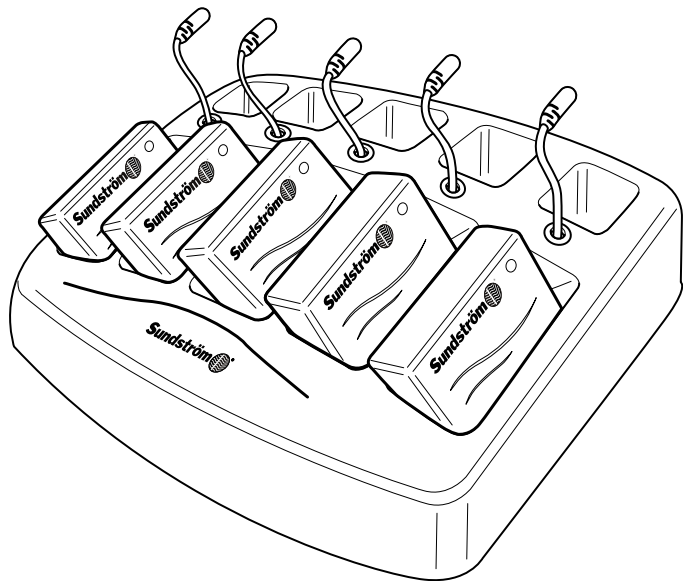

Product leaflet

Product Charging station without chargers	Model No. SR 506	Ordering No. T06-0117
---	----------------------------	---------------------------------

Product description

The charging station is a practical aid for charging the batteries of the Sundström SR 500. The station is available in unassembled condition, designated SR 506, and can then be fitted with 1–5 chargers, as required.

This charger senses the battery condition and provides optimum charging conditions, with the shortest possible charging time.

The SR 506 is delivered in unassembled condition, without charger and batteries.

Slots are provided for wall mounting.

Technical specification

SR 506

Weight without chargers	approx. 122 Ounce (3.460 g)
WxDxH, SR 506	15.4 x 12.9 x 4.1 in (390 x 328 x 105 mm)
Material	ABS
Colour	Grey

Sundstrom Safety Inc.