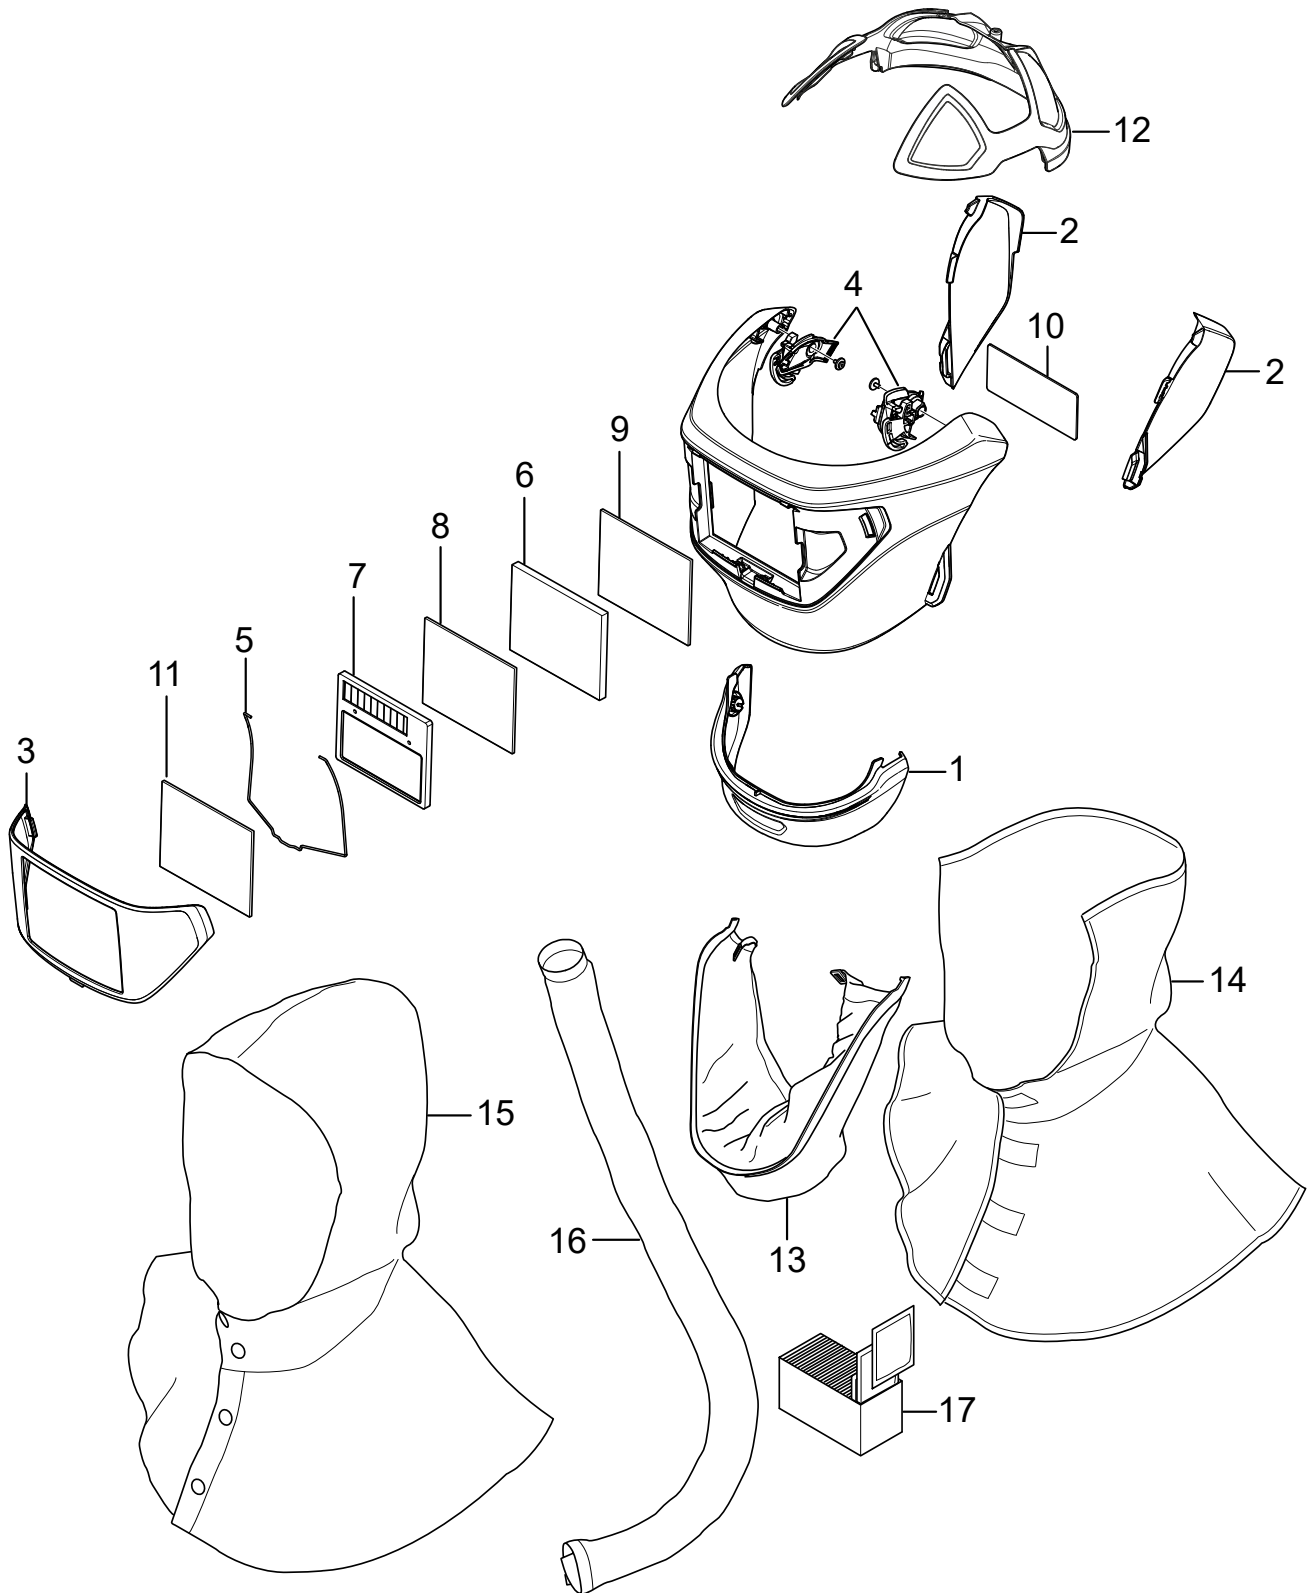

SR 574

EN

Spare parts / Accessories

No.	Description	Ordering No.
1.	Valve cover SR 574	R06-0484
2.	Ear cover, right+left	R06-0483
3.	Protective lens holder	R06-0479
4.	Fixation/lower mechanism complete, right+left	R06-0621
5.	Spring for welding filter	R06-0622
6.	Welding filter, shade No. 8, SR 59008	T06-4001
	Welding filter, shade No. 9, SR 59009	T06-4002
	Welding filter, shade No. 10, SR 59010	T06-4003
	Welding filter, shade No. 11, SR 59011	T06-4004
	Welding filter, shade No. 12, SR 59012	T06-4005
	Welding filter, shade No. 13, SR 59013	T06-4006
7.	Welding filter, EN 3/10, SR 59005	T06-4007
	Welding filter, EN 3/11, SR 59006	T06-4008
	Welding filter, EN 4/9-13, SR 59007	T06-4009
	Welding filter, EN 4/5-13	R06-4508
8.	Inner protective lens for auto filter	R06-4009
	Inner protective lens for R06-4508	R06-4509
9.	Inner protective lens for toughened mineral glass filter	R06-4008
10.	Correction lens, dptr 1,0, SR 59014	T06-4010
	Correction lens, dptr 1,5, SR 59015	T06-4011
	Correction lens, dptr 2,0, SR 59016	T06-4012
	Correction lens, dptr 2,5, SR 59017	T06-4013
11.	Protective lens PC	R06-4008
12.	Bump cap	T06-0602
13.	Face seal, flame retardant	T06-0611
14.	Neck cover, flame retardant	T06-0610
	Note! T06-0602 is required	
15.	Protective hood	T06-4014
16.	Protective hose for the breathing hose	T06-4016
17.	Cleaning wipes SR 5226, box of 50	H09-0401