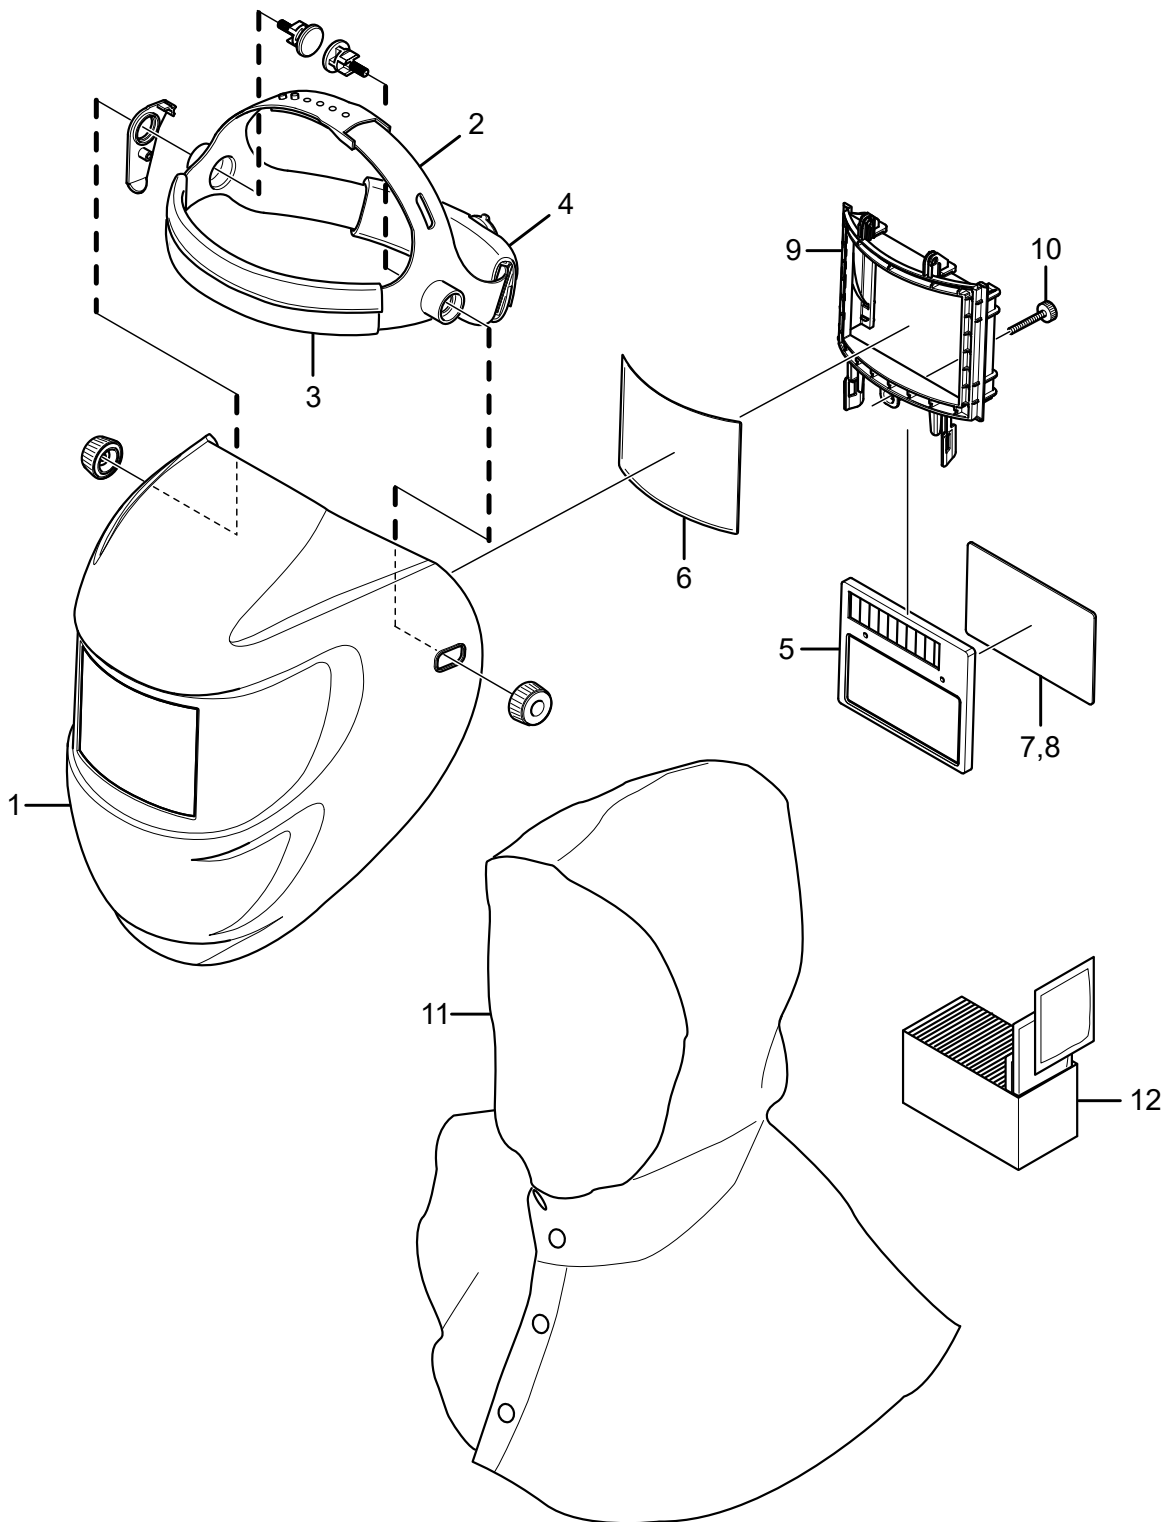

# SR 591

EN

## Spare parts / Accessories

<b>No.</b>	<b>Description</b>	<b>Ordering No.</b>
1.	Welding shield	H06-4312
2.	Head harness	R06-4303
3.	Sweatband, 5 pack	R06-4304
4.	Comfort band, neck	R06-4510
5.	Welding filter, shade No. 8, SR 59008	T06-4001
	Welding filter, shade No. 9, SR 59009	T06-4002
	Welding filter, shade No. 10, SR 59010	T06-4003
	Welding filter, shade No. 11, SR 59011	T06-4004
	Welding filter, shade No. 12, SR 59012	T06-4005
	Welding filter, shade No. 13, SR 59013	T06-4006
	Welding filter, EN 3/10, SR 59005	T06-4007
	Welding filter, EN 3/11, SR 59006	T06-4008
	Welding filter, EN 4/5-13	R06-4508
	Welding filter, 4/9-13, SR 59007	T06-4009
6.	Protective lens	R06-4008
7.	Inner protective lens for auto lens	R06-4009
	Inner protective lens for R06-4508	R06-4509
	Inner protective lens for toughened mineral glass lens	R06-4008
8.	Correction lens, dptr 1,0, SR 59014	T06-4010
	Correction lens, dptr 1,5, SR 59015	T06-4011
	Correction lens, dptr 2,0, SR 59016	T06-4012
	Correction lens, dptr 2,5, SR 59017	T06-4013
9.	Holder welding filter	R06-4306
10.	Screw	R06-4305
11.	Protective hood	T06-4014
12.	Cleaning tissues SR 5226, box of 50	H09-0401